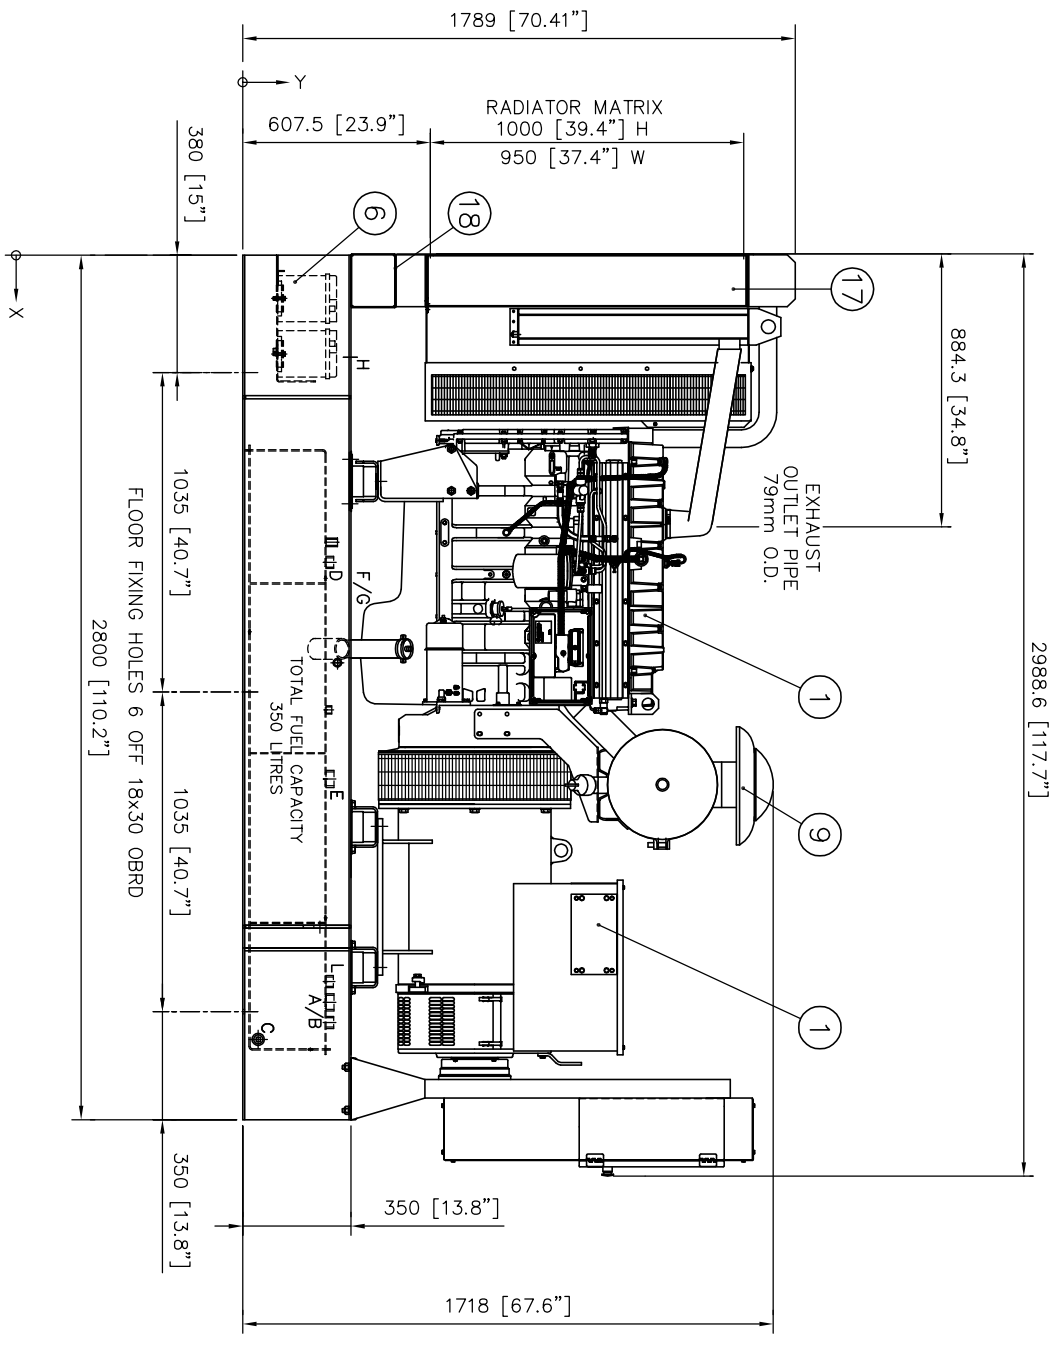

GENSET	WEIGHT (Kg)	CENTRE OF GRAVITY
WITH OIL (WITH OIL & WATER)		
1306ET15/LL5014H	1865	1544
1306ET15/LL5014H	2025	1602
1306ET15/LL5014J	2090	1629
1306C-E87TAG4/LL5014H	1940	1524
1306C-E87TAG4/LL5014F	2015	1565
1306C-E87TAG4/LL5014J	2165	1608
1306C-E87TAG4/LL5014H	2100	1582
1306C-E87TAG6/LL5014J	2215	1603
1306C-E87TAG6/LL5014L	2335	1653

ITEM QTY.	DESCRIPTION	DWG/PART No.
1 1	ENGINE/ALTERNATOR COMBINATION	MG53873
2 1	BASEFRAME GROUP	MG52678
3 1	CHARGING ALTERNATOR GROUP	MG52895
4 1	STARTER MOTOR GROUP	MG53916
5 1	FUEL LINES/BREATHER GROUP	MG52890
6 1	BATTERY GROUP	MG52807
7 1	COUPLING GROUP	MG52871
8 1	PANEL STAND GROUP	MG52858
9 1	AIR CLEANER GROUP	MG52884
10 1	SENDERS & SENSORS GROUP	MG52953
11 1	CONTROL PANEL(IF FITTED)	-
12 1	CIRCUIT BREAKER(IF FITTED)	-
13 1	LABEL GROUP - UNIVERSAL	MG53055

ITEM	QTY.	DESCRIPTION	DWG/PART No.
14a	1	FGW BRAND	MG53062
14b	1	OLY BRAND	MG53063
14c	1	ONA BRAND	MG53064
1306ET15 ENGINE			
15a	1	FAN & PULLEY GUARDS GROUP	MG52838
16a	1	EC HEAT SHIELD GUARDS	MG52847
17a	1	RADIATOR GROUP	MG52819
1306C-E87TAG4/6 ENGINE			
16b	1	EC HEAT SHIELD GUARDS	MG52846
17b	1	RADIATOR GROUP	303-4090
18	1	RADIATOR MOUNTING GROUP	311-9005

* - ITEM NOT SHOWN.
# - FGW & OLY PRODUCT ONLY

ISSUE	DESCRIPTION	ECR/DCR	BY	DATE
1				

GENSET	WEIGHT (Kg)	CENTRE OF GRAVITY
1306ET15/LL5014H	1865	1544
1306ET15/LL5014H	2025	1602
1306ET15/LL5014J	2090	1629
1306C-E87TAG4/LL5014H	1940	1524
1306C-E87TAG4/LL5014F	2015	1565
1306C-E87TAG4/LL5014J	2165	1608
1306C-E87TAG4/LL5014H	2100	1582
1306C-E87TAG6/LL5014J	2215	1603
1306C-E87TAG6/LL5014L	2335	1653

ITEM QTY.	DESCRIPTION	DWG/PART No.
1 1	ENGINE/ALTERNATOR COMBINATION	MG53873
2 1	BASEFRAME GROUP	MG52678
3 1	CHARGING ALTERNATOR GROUP	MG52895
4 1	STARTER MOTOR GROUP	MG53916
5 1	FUEL LINES/BREATHER GROUP	MG52890
6 1	BATTERY GROUP	MG52807
7 1	COUPLING GROUP	MG52871
8 1	PANEL STAND GROUP	MG52858
9 1	AIR CLEANER GROUP	MG52884
10 1	SENDERS & SENSORS GROUP	MG52953
11 1	CONTROL PANEL(IF FITTED)	-
12 1	CIRCUIT BREAKER(IF FITTED)	-
13 1	LABEL GROUP - UNIVERSAL	MG53055

ITEM	QTY.	DESCRIPTION	DWG/PART No.
14a	1	FGW BRAND	MG53062
14b	1	OLY BRAND	MG53063
14c	1	ONA BRAND	MG53064
1306ET15 ENGINE			
15a	1	FAN & PULLEY GUARDS GROUP	MG52838
16a	1	EC HEAT SHIELD GUARDS	MG52847
17a	1	RADIATOR GROUP	MG52819
1306C-E87TAG4/6 ENGINE			
16b	1	EC HEAT SHIELD GUARDS	MG52846
17b	1	RADIATOR GROUP	303-4090
18	1	RADIATOR MOUNTING GROUP	311-9005

* - ITEM NOT SHOWN.
# - FGW & OLY PRODUCT ONLY

DRN.	BY	Y.C.TAN	TITLE
30/08/99	APPROVAL	DATE	G.A. OF COMPACT OPEN GENSET ON NON UL BASE WITH 1300 SERIES ENG & LL5000/5000 SERIES ALT.

DRN.	BY	Y.C.TAN	TITLE
30/08/99	APPROVAL	DATE	G.A. OF COMPACT OPEN GENSET ON NON UL BASE WITH 1300 SERIES ENG & LL5000/5000 SERIES ALT.

DRN.	BY	Y.C.TAN	TITLE
30/08/99	APPROVAL	DATE	G.A. OF COMPACT OPEN GENSET ON NON UL BASE WITH 1300 SERIES ENG & LL5000/5000 SERIES ALT.

DRN.	BY	Y.C.TAN	TITLE
30/08/99	APPROVAL	DATE	G.A. OF COMPACT OPEN GENSET ON NON UL BASE WITH 1300 SERIES ENG & LL5000/5000 SERIES ALT.

DRN.	BY	Y.C.TAN	TITLE
30/08/99	APPROVAL	DATE	G.A. OF COMPACT OPEN GENSET ON NON UL BASE WITH 1300 SERIES ENG & LL5000/5000 SERIES ALT.

DRN.	BY	Y.C.TAN	TITLE
30/08/99	APPROVAL	DATE	G.A. OF COMPACT OPEN GENSET ON NON UL BASE WITH 1300 SERIES ENG & LL5000/5000 SERIES ALT.

DRN.	BY	Y.C.TAN	TITLE
30/08/99	APPROVAL	DATE	G.A. OF COMPACT OPEN GENSET ON NON UL BASE WITH 1300 SERIES ENG & LL5000/5000 SERIES ALT.

DRN.	BY	Y.C.TAN	TITLE
30/08/99	APPROVAL	DATE	G.A. OF COMPACT OPEN GENSET ON NON UL BASE WITH 1300 SERIES ENG & LL5000/5000 SERIES ALT.

DRN.	BY	Y.C.TAN	TITLE
30/08/99	APPROVAL	DATE	G.A. OF COMPACT OPEN GENSET ON NON UL BASE WITH 1300 SERIES ENG & LL5000/5000 SERIES ALT.

DRN.	BY	Y.C.TAN	TITLE
30/08/99	APPROVAL	DATE	G.A. OF COMPACT OPEN GENSET ON NON UL BASE WITH 1300 SERIES ENG & LL5000/5000 SERIES ALT.