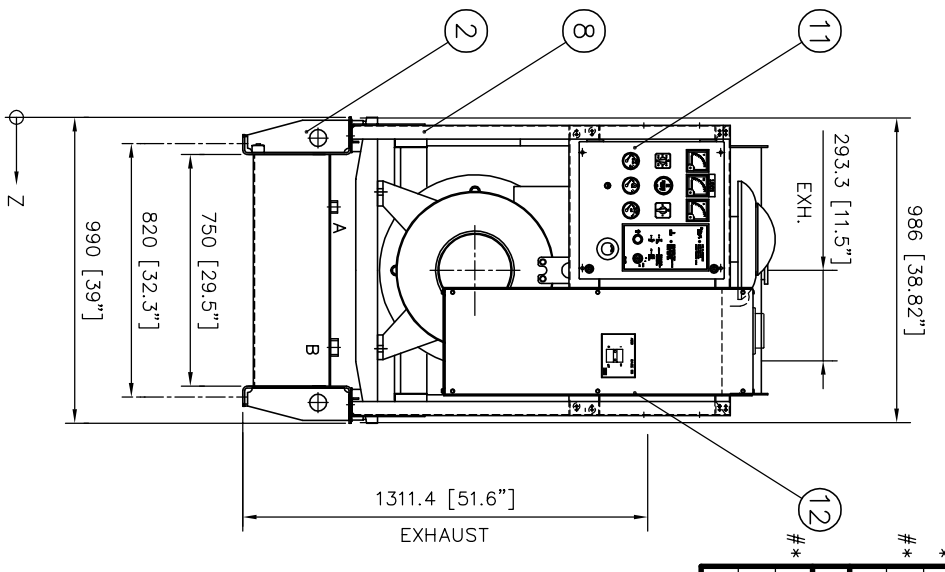

GENSET	WEIGHT (Kg)	CENTRE OF GRAVITY
WITH OIL (WITH OIL & WATER)		
1306ET15/LL5014H	1865	1544
1306ET15/LL5014H	2025	1602
1306ET15/LL5014J	2090	1629
1306C-E87TAG4/LL5014H	1940	1524
1306C-E87TAG4/LL5014F	2015	1565
1306C-E87TAG4/LL5014J	2165	1608
1306C-E87TAG4/LL5014H	2100	1582
1306C-E87TAG6/LL5014J	2215	1603
1306C-E87TAG6/LL5014L	2335	1653

ITEM QTY.	DESCRIPTION	DWG/PART No.
1 1	ENGINE/ALTERNATOR COMBINATION	MG53873
2 1	BASEFRAME GROUP	MG52678
3 1	CHARGING ALTERNATOR GROUP	MG52895
4 1	STARTER MOTOR GROUP	MG53916
5 1	FUEL LINES/BREATHER GROUP	MG52890
6 1	BATTERY GROUP	MG52807
7 1	COUPLING GROUP	MG52871
8 1	PANEL STAND GROUP	MG52858
9 1	AIR CLEANER GROUP	MG52884
10 1	SENDERS & SENSORS GROUP	MG52953
11 1	CONTROL PANEL(IF FITTED)	-
12 1	CIRCUIT BREAKER(IF FITTED)	-
13 1	LABEL GROUP - UNIVERSAL	MG53055

ITEM	QTY.	DESCRIPTION	DWG/PART No.
14a	1	FGW BRAND	MG53062
14b	1	OLY BRAND	MG53063
14c	1	ONA BRAND	MG53064
1306ET15 ENGINE			
15a	1	FAN & PULLEY GUARDS GROUP	MG52838
16a	1	EC HEAT SHIELD GUARDS	MG52847
17a	1	RADIATOR GROUP	MG52819
1306C-E87TAG4/6 ENGINE			
16b	1	EC HEAT SHIELD GUARDS	MG52846
17b	1	RADIATOR GROUP	303-4090
18	1	RADIATOR MOUNTING GROUP	311-9005

* - ITEM NOT SHOWN.
# - FGW & OLY PRODUCT ONLY

ISSUE	DESCRIPTION	ECR/DCR	BY	DATE
1				

GENSET	WEIGHT (Kg)	CENTRE OF GRAVITY
1306ET15/LL5014H	1865	1544
1306ET15/LL5014H	2025	1602
1306ET15/LL5014J	2090	1629
1306C-E87TAG4/LL5014H	1940	1524
1306C-E87TAG4/LL5014F	2015	1565
1306C-E87TAG4/LL5014J	2165	1608
1306C-E87TAG4/LL5014H	2100	1582
1306C-E87TAG6/LL5014J	2215	1603
1306C-E87TAG6/LL5014L	2335	1653

ITEM QTY.	DESCRIPTION	DWG/PART No.
1 1	ENGINE/ALTERNATOR COMBINATION	MG53873
2 1	BASEFRAME GROUP	MG52678
3 1	CHARGING ALTERNATOR GROUP	MG52895
4 1	STARTER MOTOR GROUP	MG53916
5 1	FUEL LINES/BREATHER GROUP	MG52890
6 1	BATTERY GROUP	MG52807
7 1	COUPLING GROUP	MG52871
8 1	PANEL STAND GROUP	MG52858
9 1	AIR CLEANER GROUP	MG52884
10 1	SENDERS & SENSORS GROUP	MG52953
11 1	CONTROL PANEL(IF FITTED)	-
12 1	CIRCUIT BREAKER(IF FITTED)	-
13 1	LABEL GROUP - UNIVERSAL	MG53055

ITEM	QTY.	DESCRIPTION	DWG/PART No.
14a	1	FGW BRAND	MG53062
14b	1	OLY BRAND	MG53063
14c	1	ONA BRAND	MG53064
1306ET15 ENGINE			
15a	1	FAN & PULLEY GUARDS GROUP	MG52838
16a	1	EC HEAT SHIELD GUARDS	MG52847
17a	1	RADIATOR GROUP	MG52819
1306C-E87TAG4/6 ENGINE			
16b	1	EC HEAT SHIELD GUARDS	MG52846
17b	1	RADIATOR GROUP	303-4090
18	1	RADIATOR MOUNTING GROUP	311-9005

* - ITEM NOT SHOWN.
# - FGW & OLY PRODUCT ONLY

DRN.	BY	Y.C.TAN	TITLE
30/08/99	APPROVAL	DATE	G.A. OF COMPACT OPEN GENSET ON NON UL BASE WITH 1300 SERIES ENG & LL5000/5000 SERIES ALT.

DRN.	BY	Y.C.TAN	TITLE
30/08/99	APPROVAL	DATE	G.A. OF COMPACT OPEN GENSET ON NON UL BASE WITH 1300 SERIES ENG & LL5000/5000 SERIES ALT.

DRN.	BY	Y.C.TAN	TITLE
30/08/99	APPROVAL	DATE	G.A. OF COMPACT OPEN GENSET ON NON UL BASE WITH 1300 SERIES ENG & LL5000/5000 SERIES ALT.

DRN.	BY	Y.C.TAN	TITLE
30/08/99	APPROVAL	DATE	G.A. OF COMPACT OPEN GENSET ON NON UL BASE WITH 1300 SERIES ENG & LL5000/5000 SERIES ALT.

DRN.	BY	Y.C.TAN	TITLE
30/08/99	APPROVAL	DATE	G.A. OF COMPACT OPEN GENSET ON NON UL BASE WITH 1300 SERIES ENG & LL5000/5000 SERIES ALT.

DRN.	BY	Y.C.TAN	TITLE
30/08/99	APPROVAL	DATE	G.A. OF COMPACT OPEN GENSET ON NON UL BASE WITH 1300 SERIES ENG & LL5000/5000 SERIES ALT.

DRN.	BY	Y.C.TAN	TITLE
30/08/99	APPROVAL	DATE	G.A. OF COMPACT OPEN GENSET ON NON UL BASE WITH 1300 SERIES ENG & LL5000/5000 SERIES ALT.

DRN.	BY	Y.C.TAN	TITLE
30/08/99	APPROVAL	DATE	G.A. OF COMPACT OPEN GENSET ON NON UL BASE WITH 1300 SERIES ENG & LL5000/5000 SERIES ALT.

DRN.	BY	Y.C.TAN	TITLE
30/08/99	APPROVAL	DATE	G.A. OF COMPACT OPEN GENSET ON NON UL BASE WITH 1300 SERIES ENG & LL5000/5000 SERIES ALT.

DRN.	BY	Y.C.TAN	TITLE
30/08/99	APPROVAL	DATE	G.A. OF COMPACT OPEN GENSET ON NON UL BASE WITH 1300 SERIES ENG & LL5000/5000 SERIES ALT.